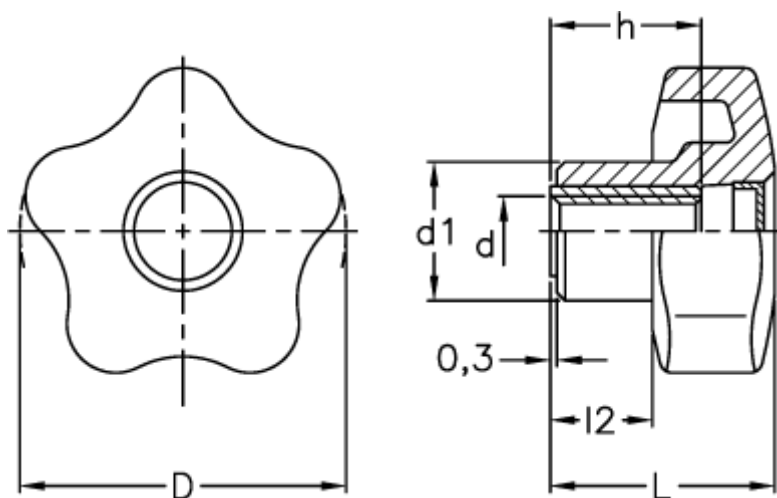

# Data Sheet

Article number: 2302150544  
Description: E+G Lobe knob  
VCT.32 AE-V0 B-M6

## Measures

D	=	32
d1	=	15
d 6H	=	M6
h	=	12
L	=	23
l2	=	10